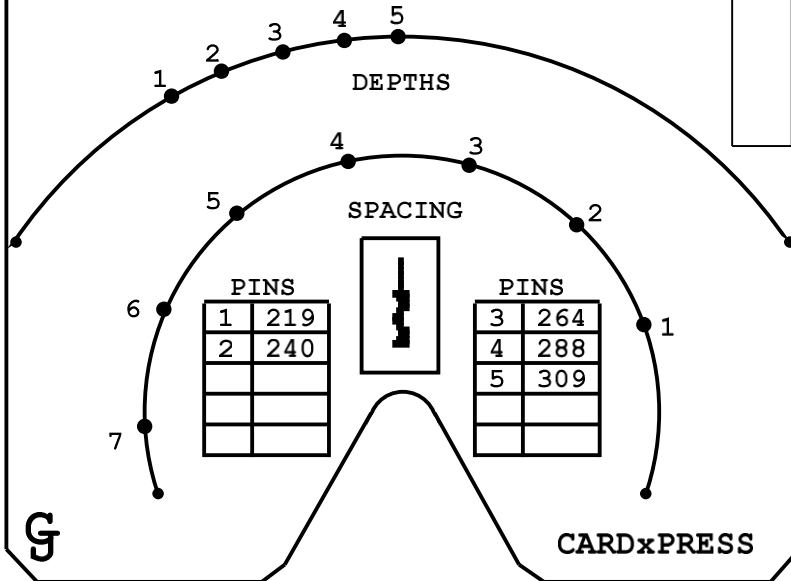

DEPTHS		SPACES		Jaw:A	
1	327	1	197	Cutter:90MC/.046	
2	306	2	353	Blank:CORBIN X	
3	282	3	509		
4	258	4	665		
5	237	5	821		
		6	977		
		7	1133		
				CTC:.156 INC:.023	
				Use Shoulder Stop	

+--+ CORX552/-

NOTE:CLICK ON
PRINTER ICON
TO PRINT CARD

G

CARDxPRESS